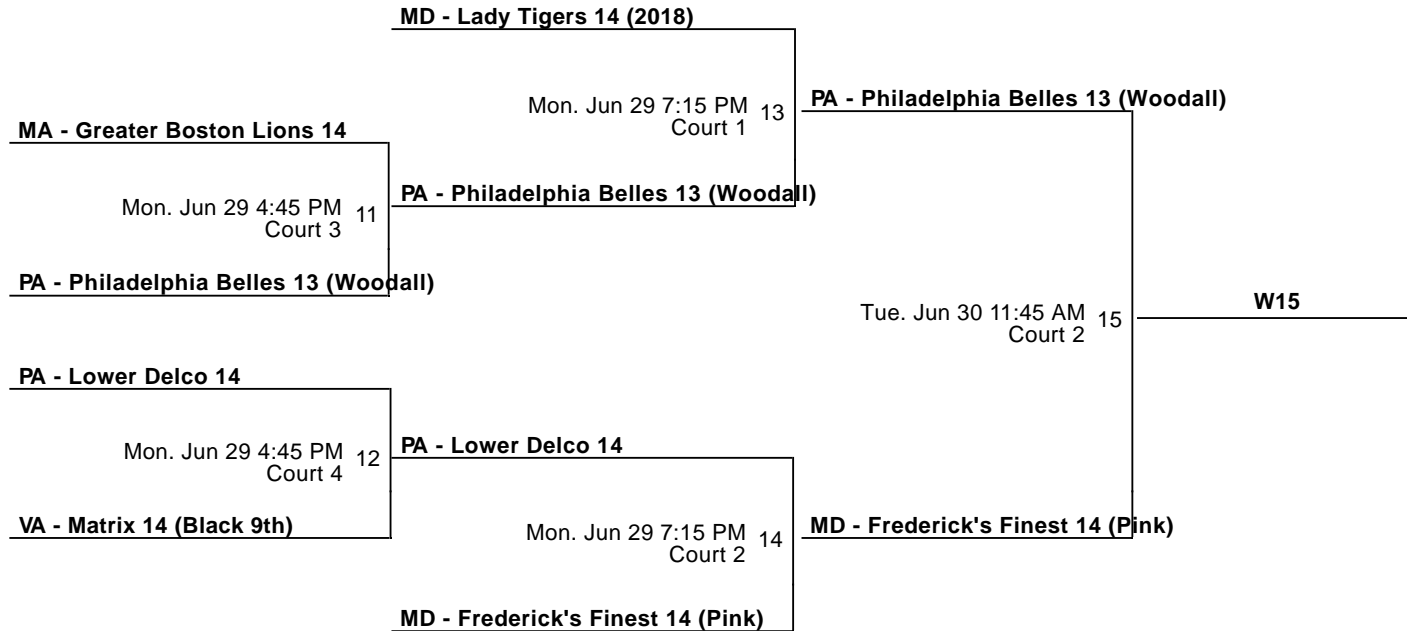

### Courts

Main - Camp Curtain HS  
 Court 1 - Central Dauphin HS  
 Court 2 - Central Dauphin East HS  
 Court 10 - PA Farm Show Arena

Court 1 - Harrisburg HS  
 Court 1 - Central Dauphin East HS  
 Court 2 - Harrisburg HS  
 Court 11 - PA Farm Show Arena

Court 1 - Milton Hershey HS  
 Court 2 - Central Dauphin HS  
 Court 2 - Milton Hershey HS  
 Court 12 - PA Farm Show Arena

Powered by Exposure Basketball Events

Hershey National Showcase  
**14 Under Championship**  
 Jun 27-30, 2015