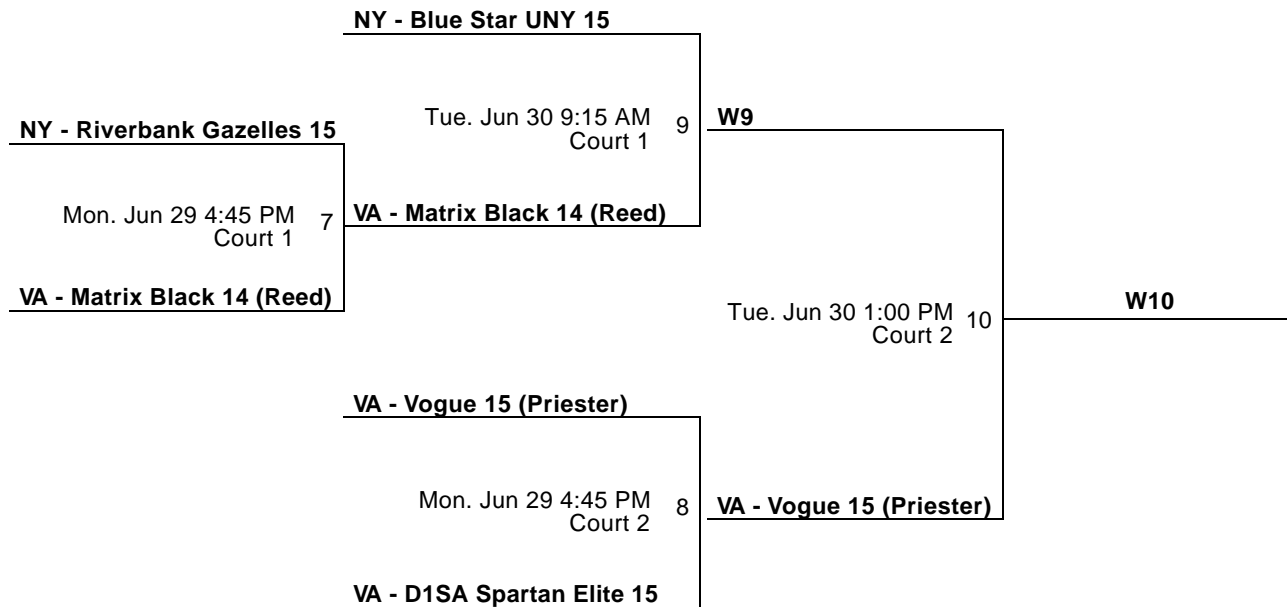

### Courts

Main - Camp Curtain HS  
 Court 1 - Harrisburg HS  
 Court 2 - Harrisburg HS  
 Court 3 - Milton Hershey HS

Court 1 - Central Dauphin HS  
 Court 1 - Central Dauphin East HS  
 Court 2 - Milton Hershey HS

Court 1 - Milton Hershey HS  
 Court 2 - Central Dauphin HS  
 Court 2 - Central Dauphin East HS

Powered by Exposure Basketball Events

Hershey National Showcase  
**15 Under Championship**  
 Jun 27-30, 2015