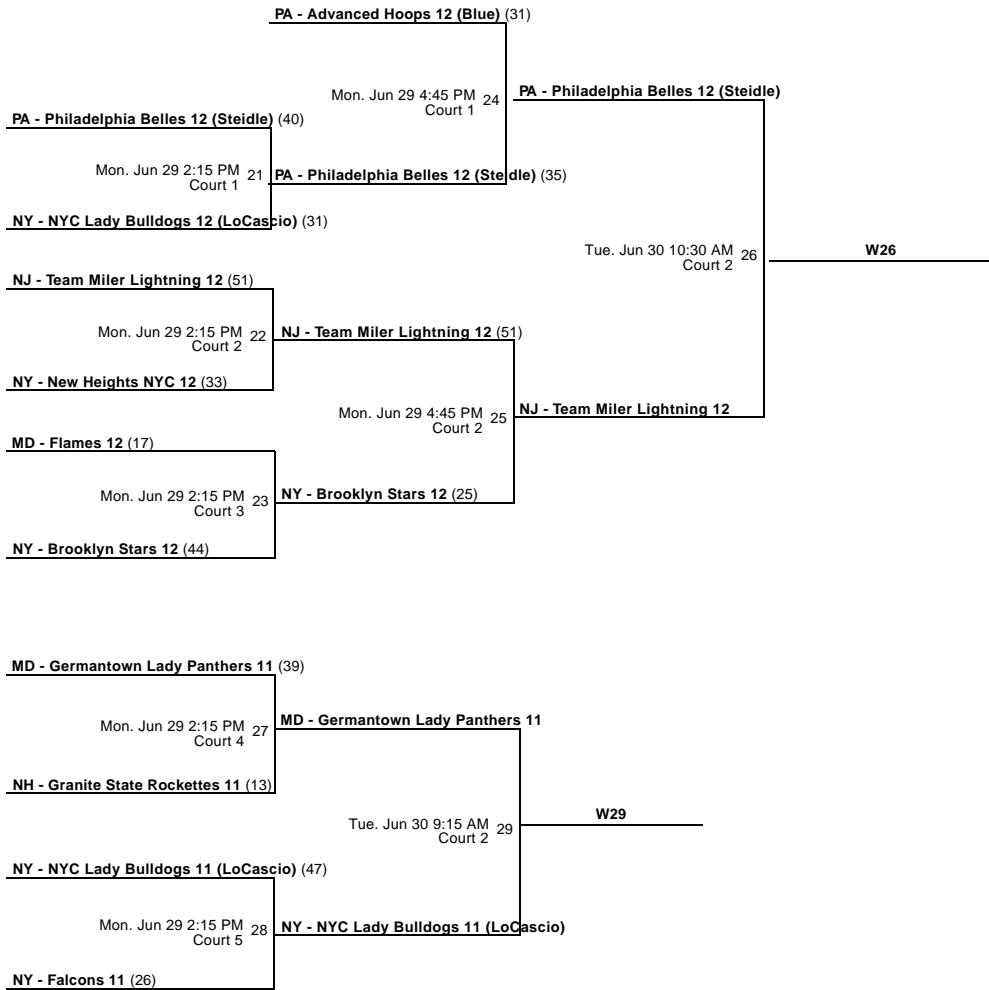

Hershey National Showcase
12 / 11 Under Championship
Jun 27-30, 2015

Court 2 - Central Dauphin HS Court 1 - PA Farm Show Arena Court 2 - PA Farm Show Arena
Court 3 - PA Farm Show Arena Court 4 - PA Farm Show Arena Court 5 - PA Farm Show Arena

Hershey National Showcase

Jun 27-30, 2015

10 / 9 Under

Pool JJ

	W	L	PD	
JJ1 NJ - Sparks 10	5	0	66	1st
JJ2 NY - New Heights NYC 10	3	2	9	2nd
JJ6 PA - Mid Penn Motion 10	3	2	6	3rd
JJ3 VA - Loudoun Freedom 10	3	2	7	4th
JJ5 MA - Mass Attack 10	1	4	-38	5th
JJ4 PA - The Heart Throbs 10	0	5	-50	6th

Date	Time	Court	Away/Home	Score
Sat, 6/27	8:00 AM	1	JJ2 vs JJ5	33 - 31
Sat, 6/27	8:00 AM	4	JJ4 vs JJ6	22 - 50
Sat, 6/27	10:30 AM	1	JJ2 vs JJ6	32 - 22
Sat, 6/27	11:45 AM	1	JJ1 vs JJ3	41 - 25
Sat, 6/27	2:15 PM	1	JJ1 vs JJ4	33 - 22
Sat, 6/27	2:15 PM	3	JJ3 vs JJ5	32 - 23
Sun, 6/28	1:00 PM	1	JJ1 vs JJ5	49 - 24
Sun, 6/28	1:00 PM	2	JJ2 vs JJ4	24 - 12
Sun, 6/28	1:00 PM	3	JJ3 vs JJ6	28 - 29
Sun, 6/28	6:00 PM	1	JJ1 vs JJ6	44 - 23
Sun, 6/28	6:00 PM	2	JJ2 vs JJ3	27 - 32
Sun, 6/28	6:00 PM	3	JJ4 vs JJ5	22 - 25
Mon, 6/29	11:45 AM	1	JJ1 vs JJ2	33 - 23
Mon, 6/29	11:45 AM	2	JJ3 vs JJ4	26 - 17
Mon, 6/29	1:00 PM	3	JJ5 vs JJ6	27 - 43

Pool KK

	W	L	PD	
KK2 NJ - JK MBA Jaguars 10	5	0	66	1st
KK4 VA - PV Vogues 10 (Ruff)	4	1	43	2nd
KK1 NY - Staten Island Lady Gators 10	3	2	12	3rd
KK3 NY - Lightning 10 (Lepore)	2	3	-12	4th
KK5 PA - Central PA Elite 10 (Davis)	1	4	-34	5th
KK6 NY - NYC Lady Bulldogs 9 (White)	0	5	-75	6th

Date	Time	Court	Away/Home	Score
Sat, 6/27	8:00 AM	2	KK2 vs KK5	42 - 16
Sat, 6/27	9:15 AM	1	KK4 vs KK6	36 - 8
Sat, 6/27	10:30 AM	2	KK3 vs KK5	31 - 27
Sat, 6/27	11:45 AM	2	KK1 vs KK4	24 - 37
Sat, 6/27	1:00 PM	1	KK2 vs KK6	38 - 8
Sat, 6/27	2:15 PM	2	KK1 vs KK3	41 - 31
Sun, 6/28	2:15 PM	1	KK1 vs KK5	26 - 10
Sun, 6/28	2:15 PM	2	KK2 vs KK4	35 - 29
Sun, 6/28	2:15 PM	3	KK3 vs KK6	50 - 17
Sun, 6/28	6:00 PM	4	KK4 vs KK5	47 - 11
Sun, 6/28	7:15 PM	1	KK1 vs KK6	46 - 12
Sun, 6/28	7:15 PM	2	KK2 vs KK3	40 - 21
Mon, 6/29	1:00 PM	6	KK5 vs KK6	15 - 0
Mon, 6/29	1:00 PM	7	KK1 vs KK2	21 - 36
Mon, 6/29	1:00 PM	8	KK3 vs KK4	27 - 33